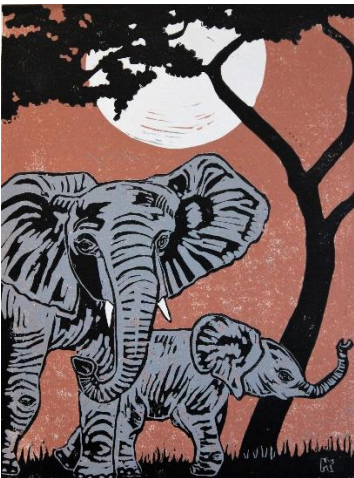

"Savannah Stroll" original hand-pulled linocut donated by award-winning artist Katie Caulk. This is a 3-color reduction linocut, double matted & framed 16"x 20" edition of 9 prints. \$250 value! . PRIZE MUST BE PICKED-UP IN PERSON; CANNOT BE SHIPPED.