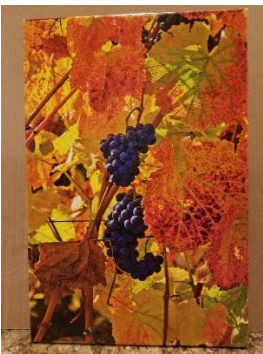

Pier 39 Fun Pack. Two tickets for each of the following: Aquarium of the Bay, Carousel Ride, 7-D Experience, & Bay Cruise. Also a savings Fun Pack all donated by Pier 39. $170 Value!

"Napa Harvest" on canvas by photographer Soroush. $150 value! You can see more of Soroush's work at Gold Country Artists Gallery in Placerville. . PRIZE MUST BE PICKED-UP IN PERSON; CANNOT BE SHIPPED.